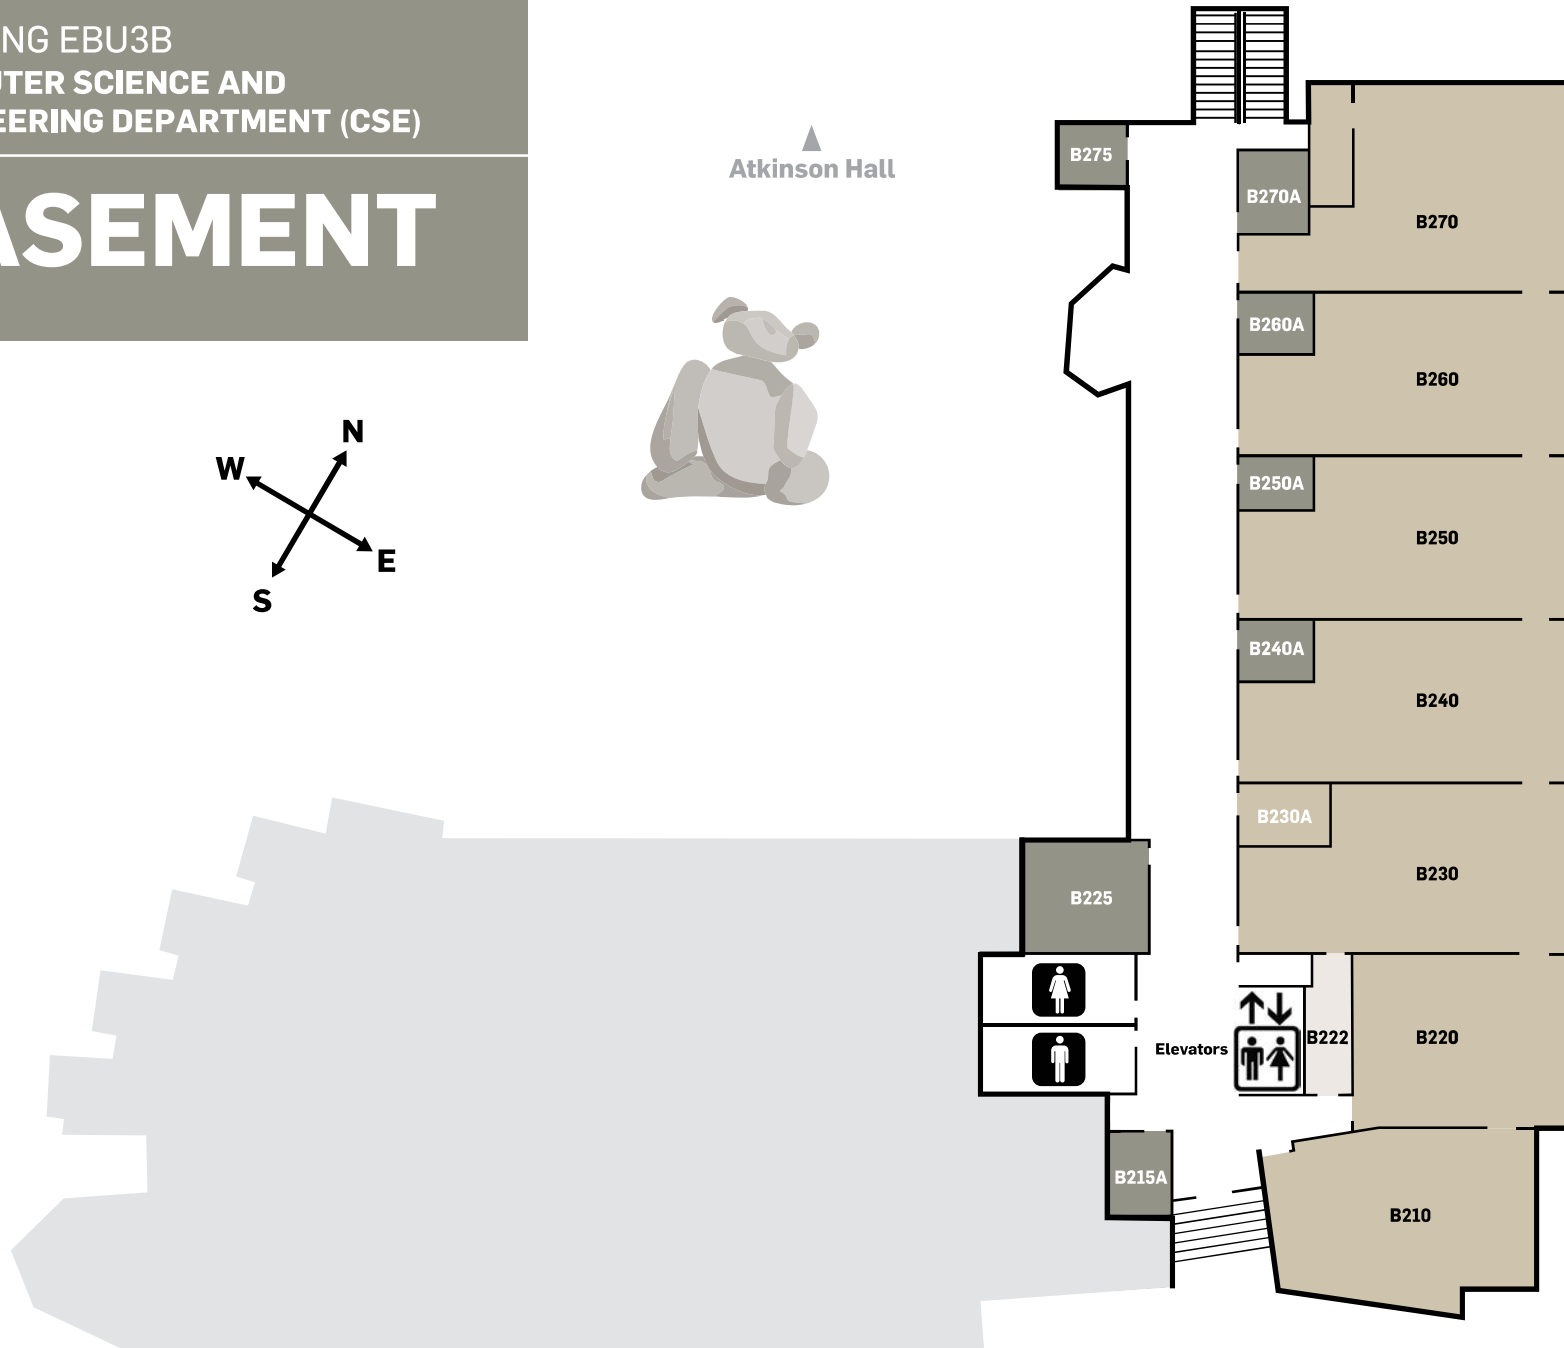

BUILDING EBU3B
COMPUTER SCIENCE AND
ENGINEERING DEPARTMENT (CSE)

BASEMENT

Atkinson Hall

Warren Mall

Voigt Drive

- OFFICES
- CONFERENCE/SEMINAR ROOMS
- LABS/OTHER

BUILDING EBU3B
 COMPUTER SCIENCE AND
 ENGINEERING DEPARTMENT (CSE)

LEVEL 1

Atkinson Hall

Warren Mall

Voigt Drive

OFFICES
 CONFERENCE/SEMINAR ROOMS
 LABS/OTHER

BUILDING EBU3B
 COMPUTER SCIENCE AND
 ENGINEERING DEPARTMENT (CSE)

LEVEL 2

Atkinson Hall

Warren Mall

Voigt Drive

OFFICES
 CONFERENCE/SEMINAR ROOMS
 LABS/OTHER

BUILDING EBU3B
 COMPUTER SCIENCE AND
 ENGINEERING DEPARTMENT (CSE)

LEVEL 3

Atkinson Hall

Warren Mall

Voigt Drive

OFFICES
 CONFERENCE/SEMINAR ROOMS
 LABS/OTHER

BUILDING EBU3B
 COMPUTER SCIENCE AND
 ENGINEERING DEPARTMENT (CSE)

LEVEL 4

Atkinson Hall

Warren Mall

Voigt Drive

- OFFICES
- CONFERENCE/SEMINAR ROOMS
- LABS/OTHER