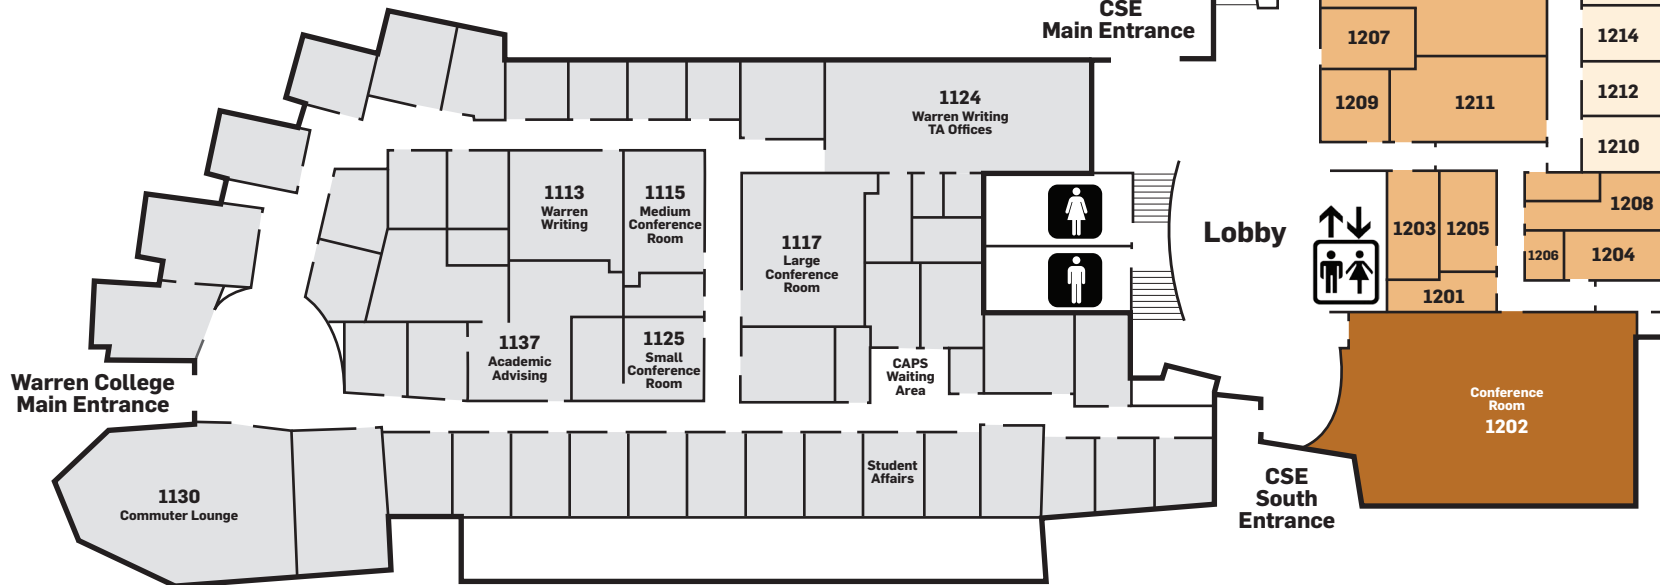

BUILDING EBU3B
COMPUTER SCIENCE AND
ENGINEERING DEPARTMENT (CSE)

BASEMENT

Atkinson Hall

Warren Mall

Voigt Drive

- OFFICES
- CONFERENCE/SEMINAR ROOMS
- LABS/OTHER

BUILDING EBU3B
 COMPUTER SCIENCE AND
 ENGINEERING DEPARTMENT (CSE)

LEVEL 1

Atkinson Hall

Warren Mall

Voigt Drive

OFFICES
 CONFERENCE/SEMINAR ROOMS
 LABS/OTHER

BUILDING EBU3B
 COMPUTER SCIENCE AND
 ENGINEERING DEPARTMENT (CSE)

LEVEL 2

Atkinson Hall

Warren Mall

Voigt Drive

OFFICES
 CONFERENCE/SEMINAR ROOMS
 LABS/OTHER

BUILDING EBU3B
 COMPUTER SCIENCE AND
 ENGINEERING DEPARTMENT (CSE)

LEVEL 3

Atkinson Hall

Warren Mall

Voigt Drive

OFFICES
 CONFERENCE/SEMINAR ROOMS
 LABS/OTHER

BUILDING EBU3B
 COMPUTER SCIENCE AND
 ENGINEERING DEPARTMENT (CSE)

LEVEL 4

Atkinson Hall

Warren Mall

Voigt Drive

- OFFICES
- CONFERENCE/SEMINAR ROOMS
- LABS/OTHER